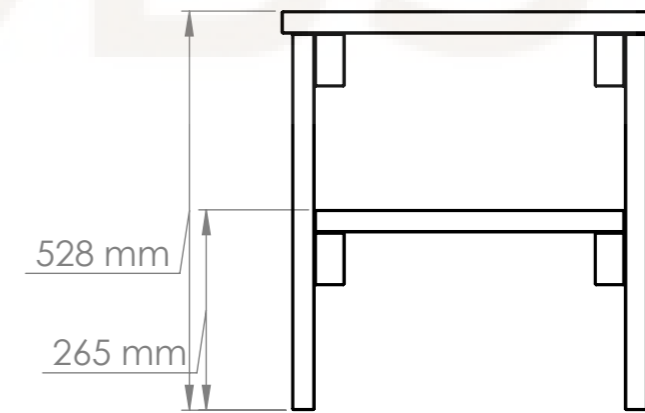

Suitable for persons	4-6
Water capacity	1500 l
Total weight of the hot tub	150-180 kg

WWW.IBBS

General info

Inside diameter	1800 mm
Outside diameter	2000 mm
Height inner	850/950 mm
Height outer	950/1050 mm
Width of the benches	340 mm
height of the benches	350 mm
Bottom circle diameter	790 mm
Fiberglass edge width	100 mm

General info (2) Hot tub base

Fiberglass Lid

Diameter	2030 mm
Weight	30 kg

Insulated leather lid

Diameter	2000 mm
Side leather overlay	50 mm
Weight	15 kg
Insulation thickness	70-100 mm

Delivery info

Height	2200 mm
Width	1300 mm / with leather lid 1150
Length	2100 mm
Weight	150-180 kg

External heater

Model	A
22 kw	50cm
28 kw	75cm
35 kw	100 cm

WILDT & BS

External water tap and stove connections

External tap (AISI 316) diameter	1 inch
Chimney length	2000 mm

heat resistant hose

Ladder 1

Ladder 2

Type 1 stairs

Type 2 stairs

Wooden boxes for spa systems storage

WILD TUBS

Model	Wooden box
wooden box for filtration	A: 850mm B: 700mm C: 650mm
wooden box for filtration + electric heater	A: 850mm B: 700mm C: 750mm
wooden box for electric heater	A: 800mm B: 600mm C: 600mm