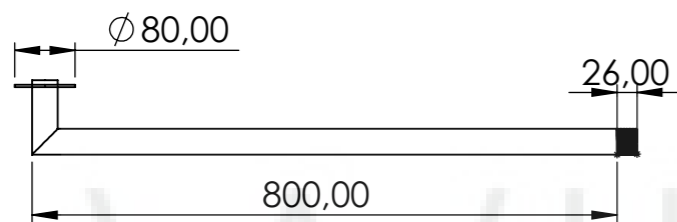

Suitable for persons	4-6
Water capacity	1500 l
Total weight of the hot tub	150-180 kg

WWW.IBBS

General info

Inside diameter	1800 mm
Outside diameter	2000 mm
Height inner	850/950 mm
Height outer	950/1050 mm
Width of the benches	340 mm
height of the benches	350 mm
Bottom circle diameter	790 mm
Fiberglass edge width	100 mm

General info (2) Hot tub base

Fiberglass Lid

Diameter	2030 mm
Weight	30 kg

Insulated leather lid

Diameter	2000 mm
Side leather overlay	50 mm
Weight	15 kg
Insulation thickness	70-100 mm

Delivery info

Height	2200 mm
Width	1300 mm / with leather lid 1150
Length	2100 mm
Weight	150-180 kg

External heater

Model	A
22 kw	50cm
28 kw	75cm
35 kw	100 cm

WILDT & BS

External water tap and stove connections

External tap (AISI 316) diameter	1 inch
Chimney length	2000 mm

heat resistant hose

Ladder 1

Ladder 2

Type 1 stairs

Type 2 stairs

Wooden boxes for spa systems storage

WILD TUBS

Model	Wooden box
wooden box for filtration	A: 850mm B: 700mm C: 650mm
wooden box for filtration + electric heater	A: 850mm B: 700mm C: 750mm
wooden box for electric heater	A: 800mm B: 600mm C: 600mm