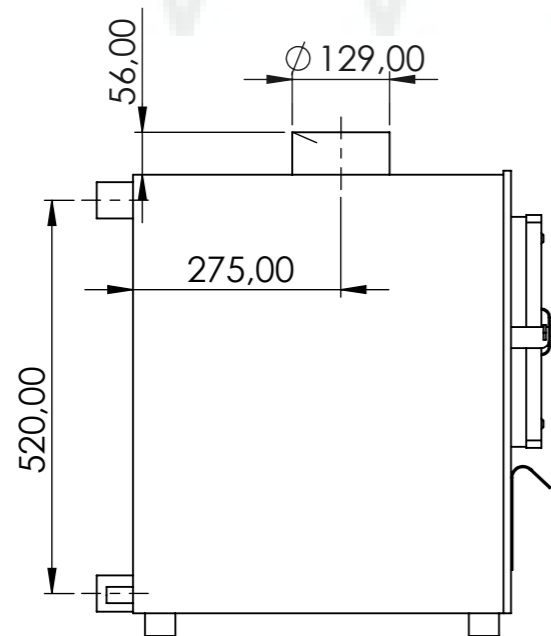

Suitable for persons	4-6
Water capacity	1500 l
Total weight of the hot tub	150-180 kg

WWW.IBBS

General info

Inside diameter	1800 mm
Outside diameter	2000 mm
Height inner	850/950 mm
Height outer	950/1050 mm
Width of the benches	340 mm
height of the benches	350 mm
Bottom circle diameter	790 mm
Fiberglass edge width	100 mm

General info (2) Hot tub base

Fiberglass Lid

Diameter	2030 mm
Weight	30 kg

Insulated leather lid

Diameter	2000 mm
Side leather overlay	50 mm
Weight	15 kg
Insulation thickness	70-100 mm

Delivery info

Height	2200 mm
Width	1300 mm / with leather lid 1150
Length	2100 mm
Weight	150-180 kg

External heater

Model	A
22 kw	50cm
28 kw	75cm
35 kw	100 cm

WILDT & BS

External water tap and stove connections

External tap (AISI 316) diameter	1 inch
Chimney length	2000 mm

heat resistant hose

Ladder 1

Ladder 2

Type 1 stairs

Type 2 stairs

Wooden boxes for spa systems storage

WILD TUBS

Model	Wooden box
wooden box for filtration	A: 850mm B: 700mm C: 650mm
wooden box for filtration + electric heater	A: 850mm B: 700mm C: 750mm
wooden box for electric heater	A: 800mm B: 600mm C: 600mm