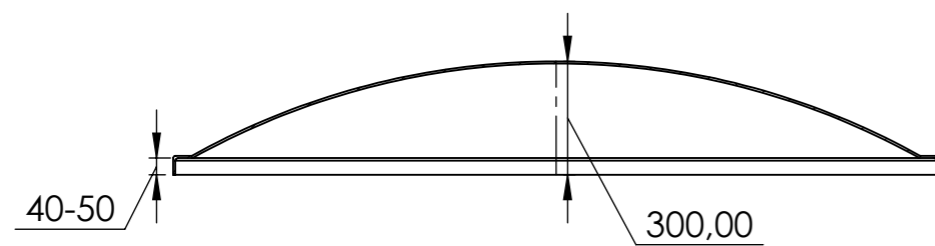

Suitable for persons	4-6
Water capacity	1500 l
Total weight of the hot tub	150-180 kg

WWW.IBBS

General info

Inside diameter	1800 mm
Outside diameter	2000 mm
Height inner	850/950 mm
Height outer	950/1050 mm
Width of the benches	340 mm
height of the benches	350 mm
Bottom circle diameter	790 mm
Fiberglass edge width	100 mm

General info (2) Hot tub base

Fiberglass Lid

Diameter	2030 mm
Weight	30 kg

Insulated leather lid

Diameter	2000 mm
Side leather overlay	50 mm
Weight	15 kg
Insulation thickness	70-100 mm

Delivery info

Height	2200 mm
Width	1300 mm / with leather lid 1150
Length	2100 mm
Weight	150-180 kg