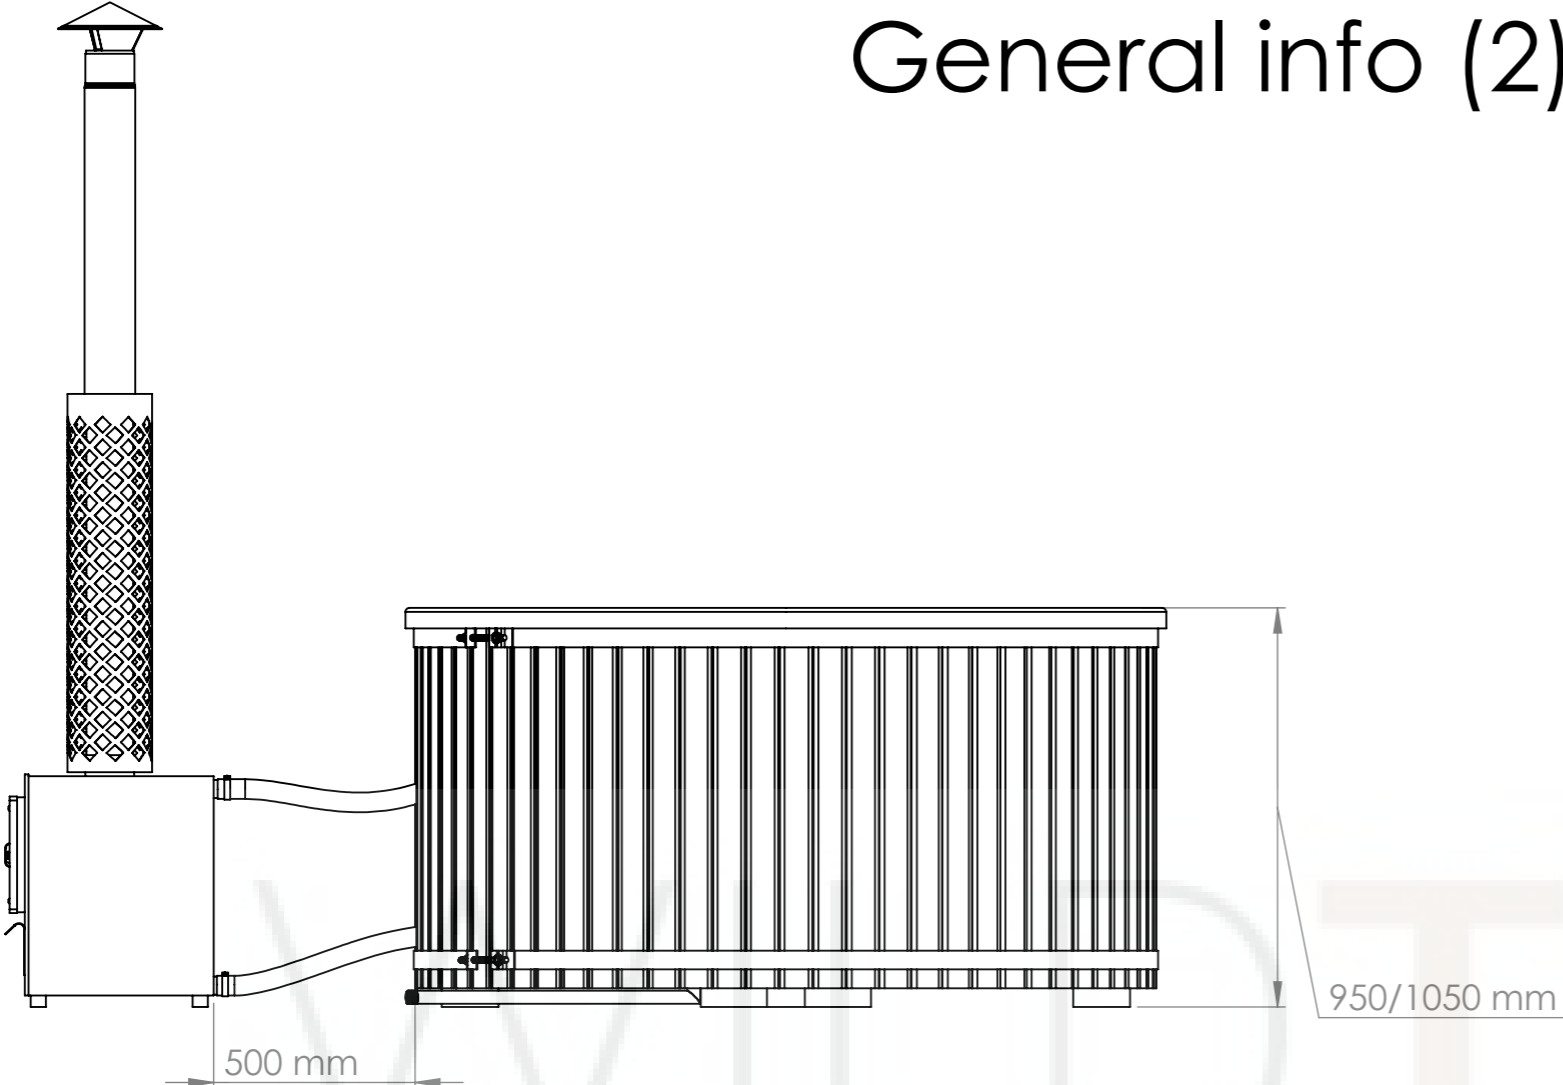

Suitable for persons	4-6
Water capacity	1500 l
Total weight of the hot tub	150-180 kg

WWW.IBBS

General info

Inside diameter	1800 mm
Outside diameter	2000 mm
Height inner	850/950 mm
Height outer	950/1050 mm
Width of the benches	340 mm
height of the benches	350 mm
Bottom circle diameter	790 mm
Fiberglass edge width	100 mm

General info (2) Hot tub base

Fiberglass Lid

Diameter	2030 mm
Weight	30 kg

Insulated leather lid

Diameter	2000 mm
Side leather overlay	50 mm
Weight	15 kg
Insulation thickness	70-100 mm

Delivery info

Height	2200 mm
Width	1300 mm / with leather lid 1150
Length	2100 mm
Weight	150-180 kg

External heater

Model	A
22 kw	50cm
28 kw	75cm
35 kw	100 cm

WILDT & BS

External water tap and stove connections

External tap (AISI 316) diameter	1 inch
Chimney length	2000 mm

heat resistant hose

Ladder 1

Ladder 2