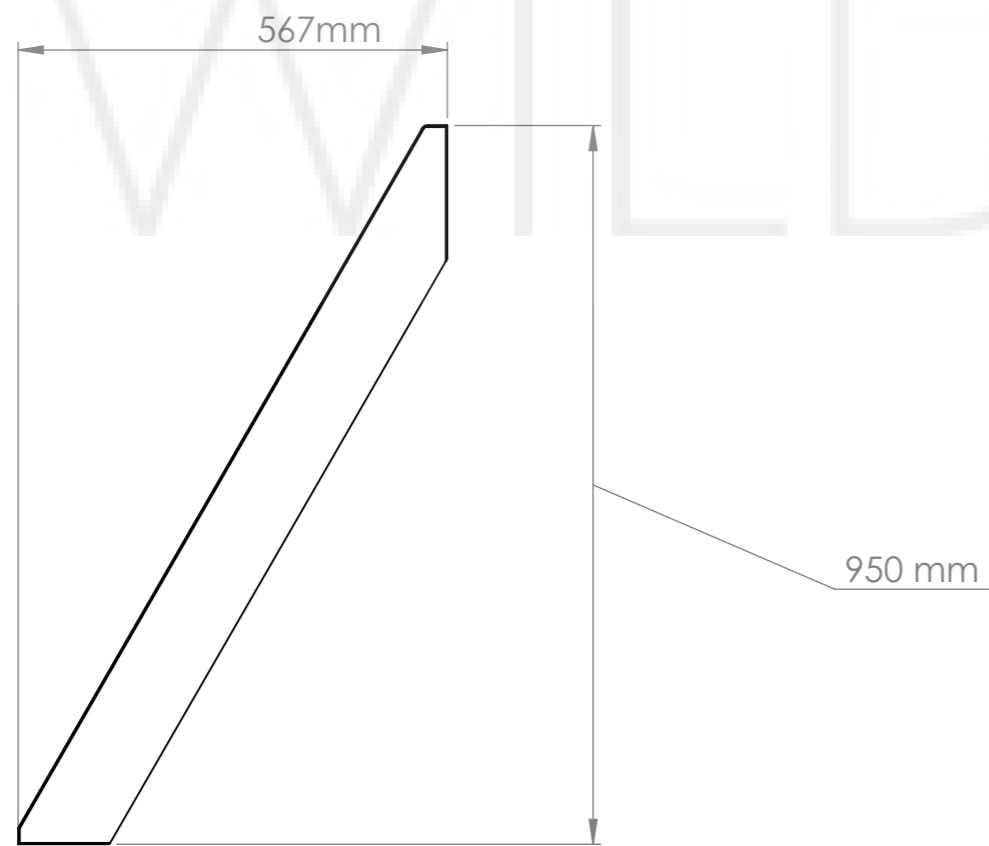

Suitable for persons	4-6
Water capacity	1500 l
Total weight of the hot tub	150-180 kg

WWW.IBBS

General info

Inside diameter	1800 mm
Outside diameter	2000 mm
Height inner	850/950 mm
Height outer	950/1050 mm
Width of the benches	340 mm
height of the benches	350 mm
Bottom circle diameter	790 mm
Fiberglass edge width	100 mm

General info (2) Hot tub base

Fiberglass Lid

Diameter	2030 mm
Weight	30 kg

Insulated leather lid

Diameter	2000 mm
Side leather overlay	50 mm
Weight	15 kg
Insulation thickness	70-100 mm

Delivery info

Height	2200 mm
Width	1300 mm / with leather lid 1150
Length	2100 mm
Weight	150-180 kg

External heater

Model	A
22 kw	50cm
28 kw	75cm
35 kw	100 cm

WILDT & BS

External water tap and stove connections

External tap (AISI 316) diameter	1 inch
Chimney length	2000 mm

heat resistant hose

Ladder 1

Ladder 2

Type 1 stairs

Type 2 stairs

Wooden boxes for spa systems storage

WILD TUBS

Model	Wooden box
wooden box for filtration	A: 850mm B: 700mm C: 650mm
wooden box for filtration + electric heater	A: 850mm B: 700mm C: 750mm
wooden box for electric heater	A: 800mm B: 600mm C: 600mm