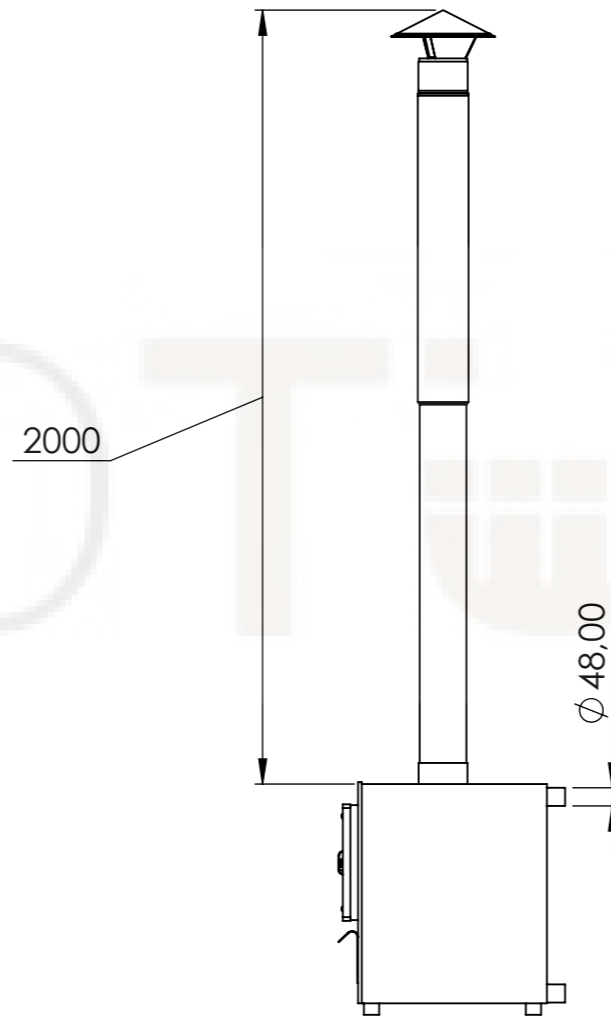

Suitable for persons	4-6
Water capacity	1500 l
Total weight of the hot tub	150-180 kg

WWW.IBBS

General info

Inside diameter	1800 mm
Outside diameter	2000 mm
Height inner	850/950 mm
Height outer	950/1050 mm
Width of the benches	340 mm
height of the benches	350 mm
Bottom circle diameter	790 mm
Fiberglass edge width	100 mm

General info (2) Hot tub base

Fiberglass Lid

Diameter	2030 mm
Weight	30 kg

Insulated leather lid

Diameter	2000 mm
Side leather overlay	50 mm
Weight	15 kg
Insulation thickness	70-100 mm

Delivery info

Height	2200 mm
Width	1300 mm / with leather lid 1150
Length	2100 mm
Weight	150-180 kg

External heater

Model	A
22 kw	50cm
28 kw	75cm
35 kw	100 cm

WILDT & BS

External water tap and stove connections

External tap (AISI 316) diameter	1 inch
Chimney length	2000 mm

heat resistant hose

Ladder 1

Ladder 2

Type 1 stairs

Type 2 stairs

Wooden boxes for spa systems storage

WILD TUBS

Model	Wooden box
wooden box for filtration	A: 850mm B: 700mm C: 650mm
wooden box for filtration + electric heater	A: 850mm B: 700mm C: 750mm
wooden box for electric heater	A: 800mm B: 600mm C: 600mm