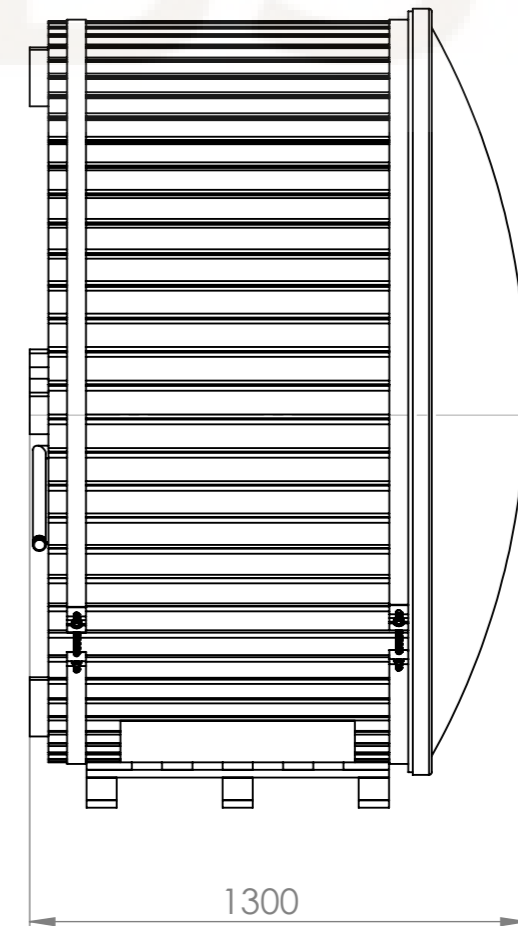

Suitable for persons	4-6
Water capacity	1500 l
Total weight of the hot tub	150-180 kg

WWW.IBBS

General info

Inside diameter	1800 mm
Outside diameter	2000 mm
Height inner	850/950 mm
Height outer	950/1050 mm
Width of the benches	340 mm
height of the benches	350 mm
Bottom circle diameter	790 mm
Fiberglass edge width	100 mm

General info (2) Hot tub base

Fiberglass Lid

Diameter	2030 mm
Weight	30 kg

Insulated leather lid

Diameter	2000 mm
Side leather overlay	50 mm
Weight	15 kg
Insulation thickness	70-100 mm

Delivery info

Height	2200 mm
Width	1300 mm / with leather lid 1150
Length	2100 mm
Weight	150-180 kg

External heater

Model	A
22 kw	50cm
28 kw	75cm
35 kw	100 cm

WILDT & BS

External water tap and stove connections

External tap (AISI 316) diameter	1 inch
Chimney length	2000 mm

heat resistant hose

Ladder 1

Ladder 2