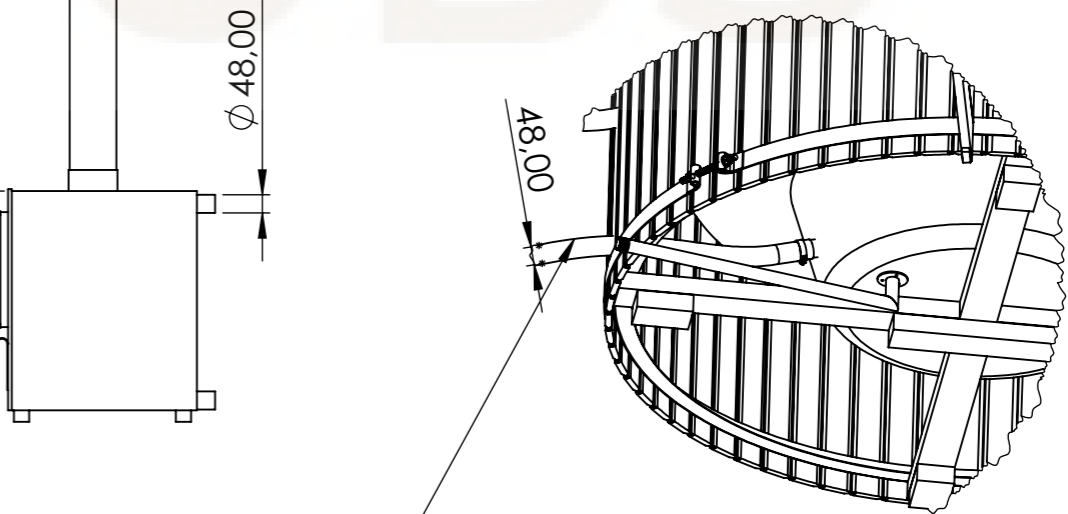

Suitable for persons	4-6
Water capacity	1500 l
Total weight of the hot tub	150-180 kg

WWW.IBBS

General info

Inside diameter	1800 mm
Outside diameter	2000 mm
Height inner	850/950 mm
Height outer	950/1050 mm
Width of the benches	340 mm
height of the benches	350 mm
Bottom circle diameter	790 mm
Fiberglass edge width	100 mm

General info (2) Hot tub base

Fiberglass Lid

Diameter	2030 mm
Weight	30 kg

Insulated leather lid

Diameter	2000 mm
Side leather overlay	50 mm
Weight	15 kg
Insulation thickness	70-100 mm

Delivery info

Height	2200 mm
Width	1300 mm / with leather lid 1150
Length	2100 mm
Weight	150-180 kg

External heater

Model	A
22 kw	50cm
28 kw	75cm
35 kw	100 cm

WILDT & BS

External water tap and stove connections

External tap (AISI 316) diameter	1 inch
Chimney length	2000 mm

heat resistant hose

Ladder 1

Ladder 2

Type 1 stairs

Type 2 stairs

Wooden boxes for spa systems storage

WILD TUBS

Model	Wooden box
wooden box for filtration	A: 850mm B: 700mm C: 650mm
wooden box for filtration + electric heater	A: 850mm B: 700mm C: 750mm
wooden box for electric heater	A: 800mm B: 600mm C: 600mm