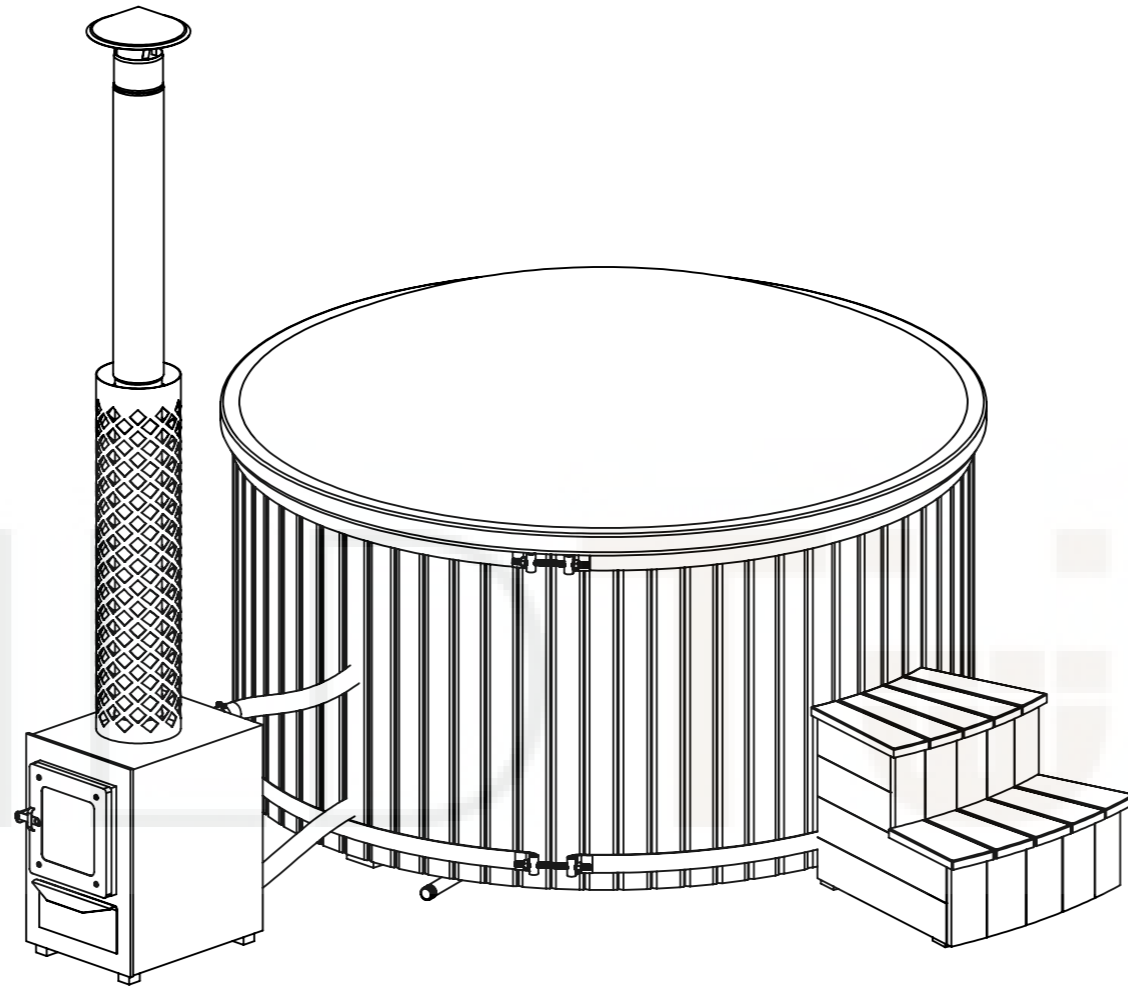

WILD TUBS

Fiberglass hot tub with external heater 1800

EN: THE MEASUREMENTS SHOWN IN THE DRAWINGS ARE FOR INFORMATIONAL PURPOSES AND MAY NOT CORRESPOND TO THE DIMENSIONS OF THE MANUFACTURED PRODUCT, AS ALL PRODUCTS ARE HANDMADE. IF IT IS NECESSARY TO KEEP SOME DIMENSIONS ACCURATE, THIS SHOULD BE INDICATED AT THE TIME OF ORDERING.

Suitable for persons	4-6
Water capacity	1500 l
Total weight of the hot tub	150-180 kg

WWW.IBBS

General info

Inside diameter	1800 mm
Outside diameter	2000 mm
Height inner	850/950 mm
Height outer	950/1050 mm
Width of the benches	340 mm
height of the benches	350 mm
Bottom circle diameter	790 mm
Fiberglass edge width	100 mm

General info (2) Hot tub base

Fiberglass Lid

Diameter	2030 mm
Weight	30 kg

Insulated leather lid

Diameter	2000 mm
Side leather overlay	50 mm
Weight	15 kg
Insulation thickness	70-100 mm

Delivery info

Height	2200 mm
Width	1300 mm / with leather lid 1150
Length	2100 mm
Weight	150-180 kg

External heater

Model	A
22 kw	50cm
28 kw	75cm
35 kw	100 cm

WILDT & BS

External water tap and stove connections

External tap (AISI 316) diameter	1 inch
Chimney length	2000 mm

heat resistant hose

Ladder 1

Ladder 2