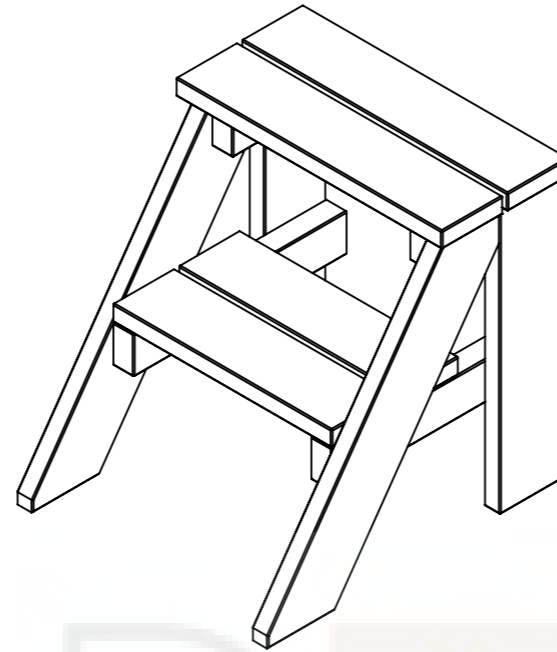

Suitable for persons	4-6
Water capacity	1500 l
Total weight of the hot tub	150-180 kg

WWW.IBBS

General info

Inside diameter	1800 mm
Outside diameter	2000 mm
Height inner	850/950 mm
Height outer	950/1050 mm
Width of the benches	340 mm
height of the benches	350 mm
Bottom circle diameter	790 mm
Fiberglass edge width	100 mm

External heater

Model	A
22 kw	50cm
28 kw	75cm
35 kw	100 cm

WILDT & BS

External water tap and stove connections

External tap (AISI 316) diameter	1 inch
Chimney length	2000 mm

heat resistant hose

Ladder 1

Ladder 2

Type 1 stairs

Type 2 stairs

Wooden boxes for spa systems storage

WILD TUBS

Model	Wooden box
wooden box for filtration	A: 850mm B: 700mm C: 650mm
wooden box for filtration + electric heater	A: 850mm B: 700mm C: 750mm
wooden box for electric heater	A: 800mm B: 600mm C: 600mm