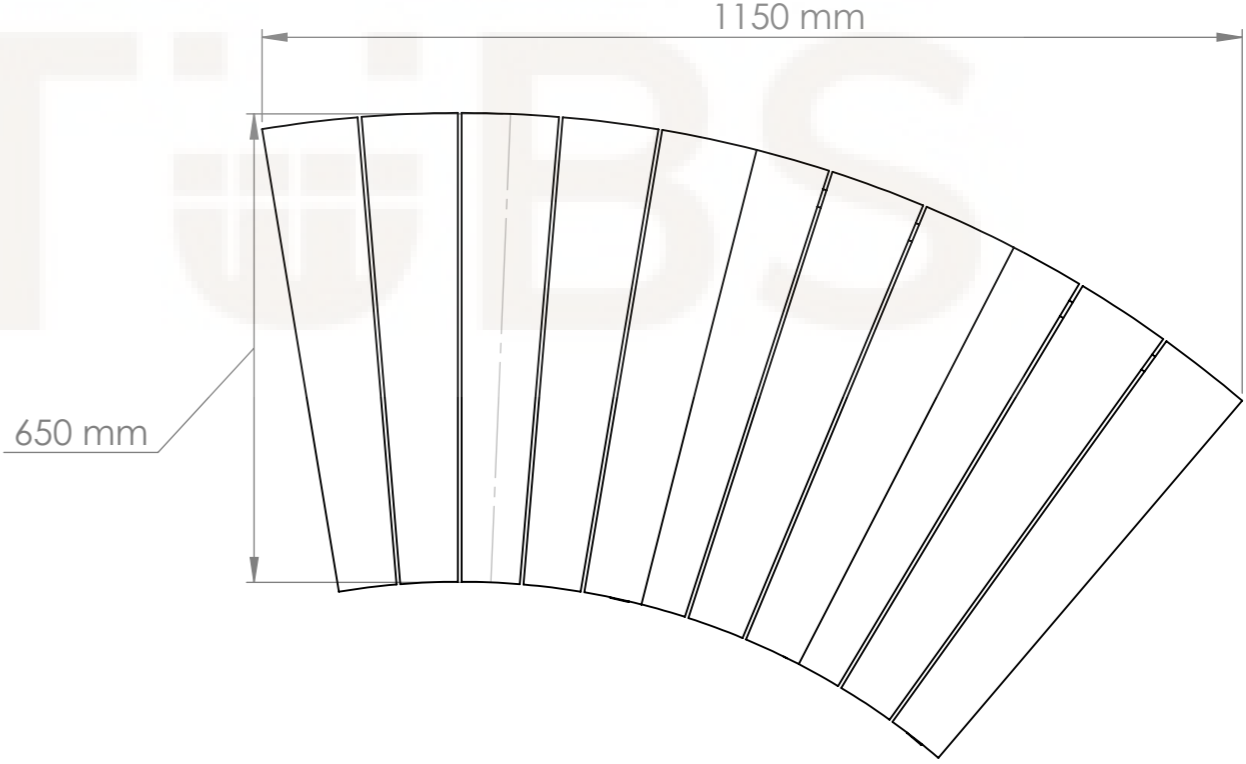

Suitable for persons	4-6
Water capacity	1500 l
Total weight of the hot tub	150-180 kg

WWW.IBBS

General info

Inside diameter	1800 mm
Outside diameter	2000 mm
Height inner	850/950 mm
Height outer	950/1050 mm
Width of the benches	340 mm
height of the benches	350 mm
Bottom circle diameter	790 mm
Fiberglass edge width	100 mm

General info (2) Hot tub base

Fiberglass Lid

Diameter	2030 mm
Weight	30 kg

Insulated leather lid

Diameter	2000 mm
Side leather overlay	50 mm
Weight	15 kg
Insulation thickness	70-100 mm

Delivery info

Height	2200 mm
Width	1300 mm / with leather lid 1150
Length	2100 mm
Weight	150-180 kg

External heater

Model	A
22 kw	50cm
28 kw	75cm
35 kw	100 cm

WILDT & BS

External water tap and stove connections

External tap (AISI 316) diameter	1 inch
Chimney length	2000 mm

heat resistant hose

Ladder 1

Ladder 2

Type 1 stairs

Type 2 stairs

Wooden boxes for spa systems storage

WILD TUBS

Model	Wooden box
wooden box for filtration	A: 850mm B: 700mm C: 650mm
wooden box for filtration + electric heater	A: 850mm B: 700mm C: 750mm
wooden box for electric heater	A: 800mm B: 600mm C: 600mm