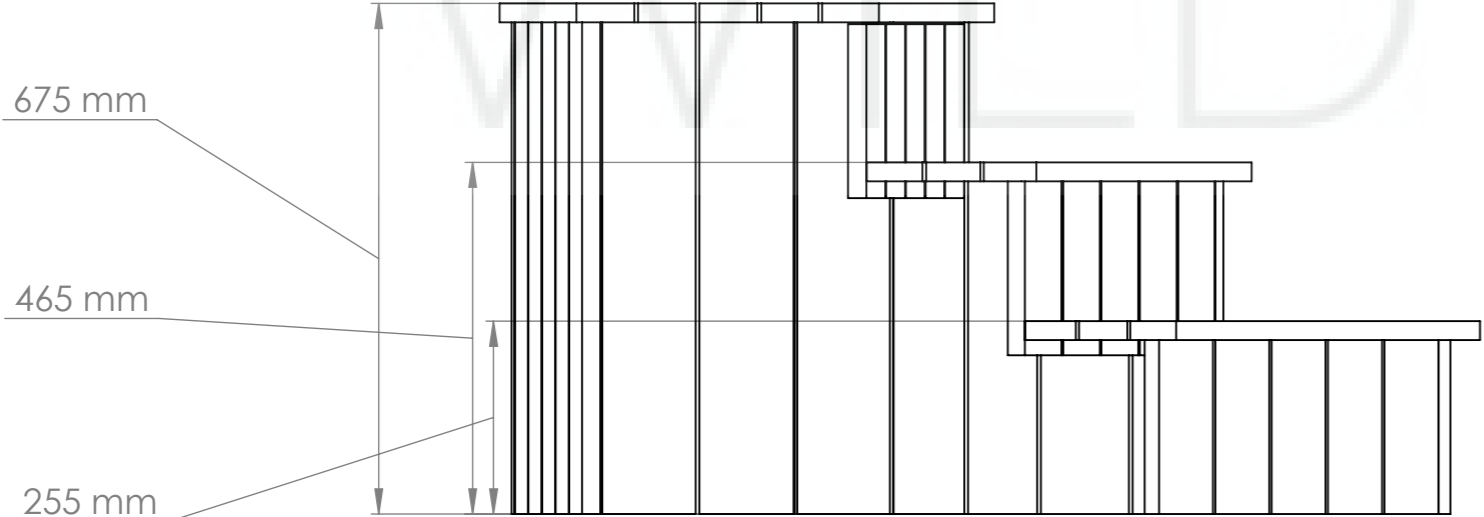

Suitable for persons	4-6
Water capacity	1500 l
Total weight of the hot tub	150-180 kg

WWW.IBBS

General info

Inside diameter	1800 mm
Outside diameter	2000 mm
Height inner	850/950 mm
Height outer	950/1050 mm
Width of the benches	340 mm
height of the benches	350 mm
Bottom circle diameter	790 mm
Fiberglass edge width	100 mm

General info (2) Hot tub base

Fiberglass Lid

Diameter	2030 mm
Weight	30 kg

Insulated leather lid

Diameter	2000 mm
Side leather overlay	50 mm
Weight	15 kg
Insulation thickness	70-100 mm

Delivery info

Height	2200 mm
Width	1300 mm / with leather lid 1150
Length	2100 mm
Weight	150-180 kg

External heater

Model	A
22 kw	50cm
28 kw	75cm
35 kw	100 cm

WILDT & BS

External water tap and stove connections

External tap (AISI 316) diameter	1 inch
Chimney length	2000 mm

heat resistant hose

Ladder 1

Ladder 2

Type 1 stairs

Type 2 stairs

Wooden boxes for spa systems storage

WILD TUBS

Model	Wooden box
wooden box for filtration	A: 850mm B: 700mm C: 650mm
wooden box for filtration + electric heater	A: 850mm B: 700mm C: 750mm
wooden box for electric heater	A: 800mm B: 600mm C: 600mm