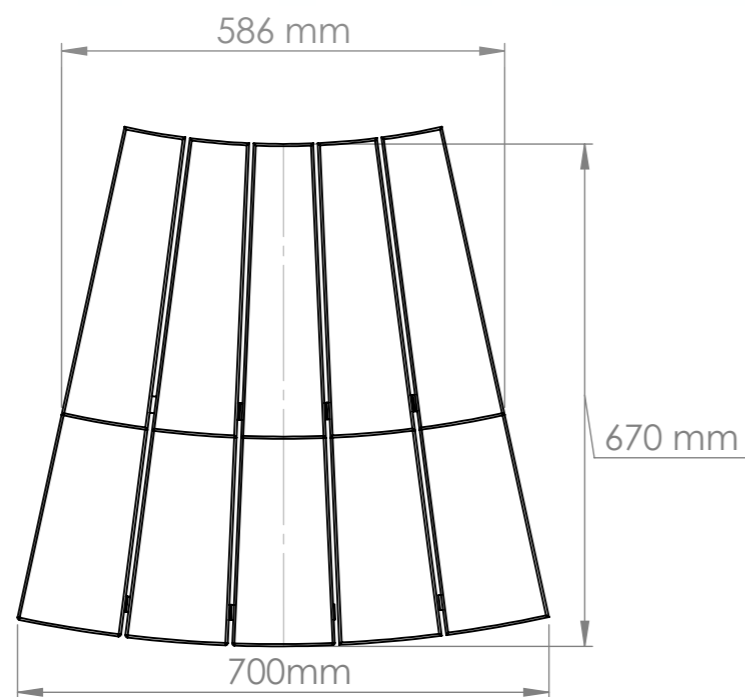

Suitable for persons	4-6
Water capacity	1500 l
Total weight of the hot tub	150-180 kg

WWW.IBBS

General info

Inside diameter	1800 mm
Outside diameter	2000 mm
Height inner	850/950 mm
Height outer	950/1050 mm
Width of the benches	340 mm
height of the benches	350 mm
Bottom circle diameter	790 mm
Fiberglass edge width	100 mm

General info (2) Hot tub base

Fiberglass Lid

Diameter	2030 mm
Weight	30 kg

Insulated leather lid

Diameter	2000 mm
Side leather overlay	50 mm
Weight	15 kg
Insulation thickness	70-100 mm

Delivery info

Height	2200 mm
Width	1300 mm / with leather lid 1150
Length	2100 mm
Weight	150-180 kg

External heater

Model	A
22 kw	50cm
28 kw	75cm
35 kw	100 cm

WILDT & BS

External water tap and stove connections

External tap (AISI 316) diameter	1 inch
Chimney length	2000 mm

heat resistant hose

Ladder 1

Ladder 2

Type 1 stairs

Type 2 stairs

Wooden boxes for spa systems storage

WILD TUBS

Model	Wooden box
wooden box for filtration	A: 850mm B: 700mm C: 650mm
wooden box for filtration + electric heater	A: 850mm B: 700mm C: 750mm
wooden box for electric heater	A: 800mm B: 600mm C: 600mm