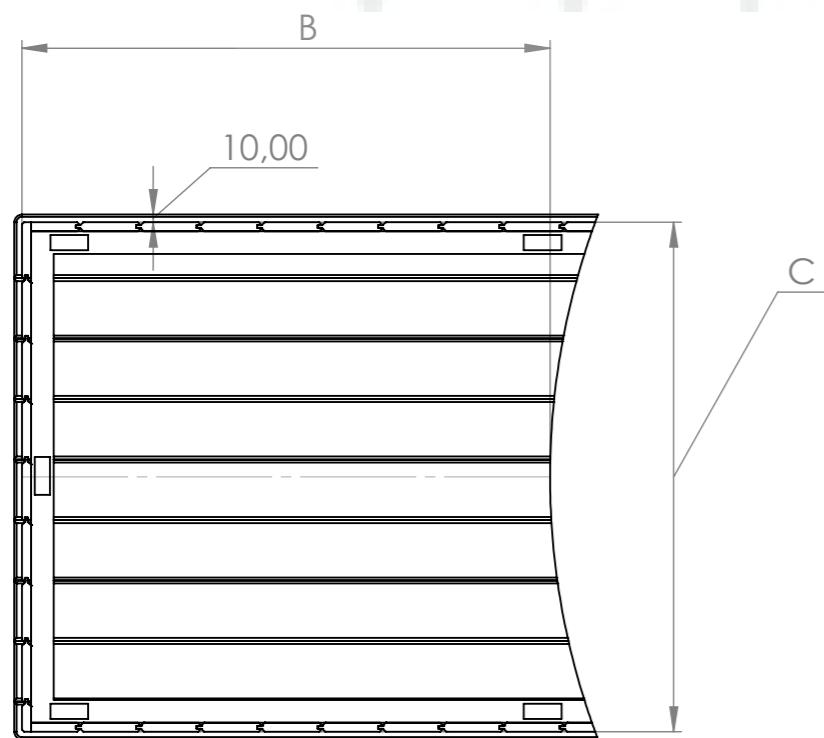

Suitable for persons	4-6
Water capacity	1500 l
Total weight of the hot tub	150-180 kg

WWW.IBBS

General info

Inside diameter	1800 mm
Outside diameter	2000 mm
Height inner	850/950 mm
Height outer	950/1050 mm
Width of the benches	340 mm
height of the benches	350 mm
Bottom circle diameter	790 mm
Fiberglass edge width	100 mm

General info (2) Hot tub base

Fiberglass Lid

Diameter	2030 mm
Weight	30 kg

Insulated leather lid

Diameter	2000 mm
Side leather overlay	50 mm
Weight	15 kg
Insulation thickness	70-100 mm

Delivery info

Height	2200 mm
Width	1300 mm / with leather lid 1150
Length	2100 mm
Weight	150-180 kg

External heater

Model	A
22 kw	50cm
28 kw	75cm
35 kw	100 cm

WILDT & BS

External water tap and stove connections

External tap (AISI 316) diameter	1 inch
Chimney length	2000 mm

heat resistant hose

Ladder 1

Ladder 2

Type 1 stairs

Type 2 stairs

Wooden boxes for spa systems storage

WILD TUBS

Model	Wooden box
wooden box for filtration	A: 850mm B: 700mm C: 650mm
wooden box for filtration + electric heater	A: 850mm B: 700mm C: 750mm
wooden box for electric heater	A: 800mm B: 600mm C: 600mm