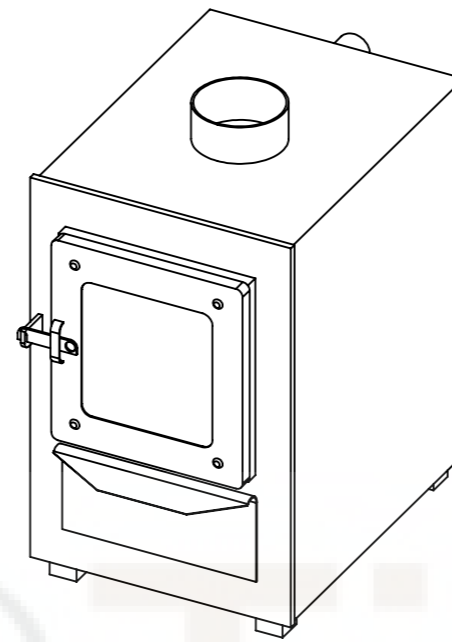

Suitable for persons	4-6
Water capacity	1500 l
Total weight of the hot tub	150-180 kg

WWW.IBBS

General info

Inside diameter	1800 mm
Outside diameter	2000 mm
Height inner	850/950 mm
Height outer	950/1050 mm
Width of the benches	340 mm
height of the benches	350 mm
Bottom circle diameter	790 mm
Fiberglass edge width	100 mm

General info (2) Hot tub base

Fiberglass Lid

Diameter	2030 mm
Weight	30 kg

Insulated leather lid

Diameter	2000 mm
Side leather overlay	50 mm
Weight	15 kg
Insulation thickness	70-100 mm

Delivery info

Height	2200 mm
Width	1300 mm / with leather lid 1150
Length	2100 mm
Weight	150-180 kg

External heater

Model	A
22 kw	50cm
28 kw	75cm
35 kw	100 cm

WILDT & BS

External water tap and stove connections

External tap (AISI 316) diameter	1 inch
Chimney length	2000 mm

heat resistant hose

Ladder 1

Ladder 2

Type 1 stairs

Type 2 stairs

Wooden boxes for spa systems storage

WILD TUBS

Model	Wooden box
wooden box for filtration	A: 850mm B: 700mm C: 650mm
wooden box for filtration + electric heater	A: 850mm B: 700mm C: 750mm
wooden box for electric heater	A: 800mm B: 600mm C: 600mm