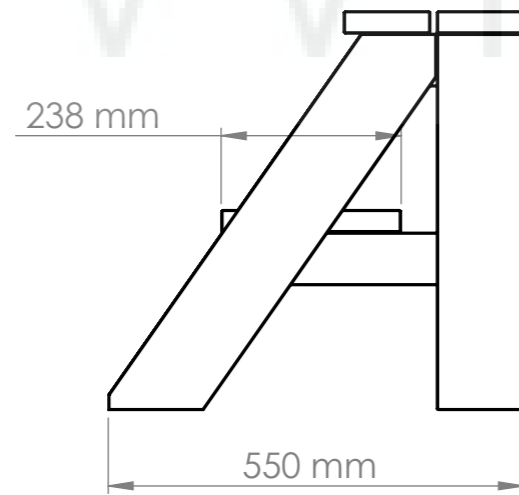

Suitable for persons	4-6
Water capacity	1500 l
Total weight of the hot tub	150-180 kg

WWW.IBBS

General info

Inside diameter	1800 mm
Outside diameter	2000 mm
Height inner	850/950 mm
Height outer	950/1050 mm
Width of the benches	340 mm
height of the benches	350 mm
Bottom circle diameter	790 mm
Fiberglass edge width	100 mm

General info (2) Hot tub base

Fiberglass Lid

Diameter	2030 mm
Weight	30 kg

Insulated leather lid

Diameter	2000 mm
Side leather overlay	50 mm
Weight	15 kg
Insulation thickness	70-100 mm

Delivery info

Height	2200 mm
Width	1300 mm / with leather lid 1150
Length	2100 mm
Weight	150-180 kg

External heater

Model	A
22 kw	50cm
28 kw	75cm
35 kw	100 cm

WILDT & BS

External water tap and stove connections

External tap (AISI 316) diameter	1 inch
Chimney length	2000 mm

heat resistant hose

Ladder 1

Ladder 2

Type 1 stairs

Type 2 stairs

Wooden boxes for spa systems storage

WILD TUBS

Model	Wooden box
wooden box for filtration	A: 850mm B: 700mm C: 650mm
wooden box for filtration + electric heater	A: 850mm B: 700mm C: 750mm
wooden box for electric heater	A: 800mm B: 600mm C: 600mm