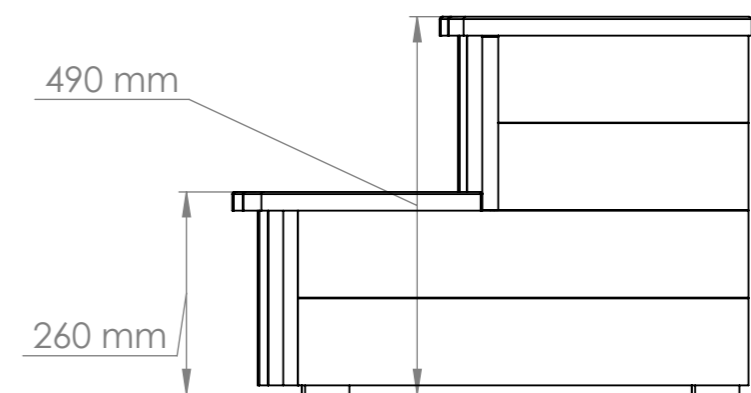

Suitable for persons	4-6
Water capacity	1500 l
Total weight of the hot tub	150-180 kg

WWW.IBBS

General info

Inside diameter	1800 mm
Outside diameter	2000 mm
Height inner	850/950 mm
Height outer	950/1050 mm
Width of the benches	340 mm
height of the benches	350 mm
Bottom circle diameter	790 mm
Fiberglass edge width	100 mm

General info (2) Hot tub base

Fiberglass Lid

Diameter	2030 mm
Weight	30 kg

Insulated leather lid

Diameter	2000 mm
Side leather overlay	50 mm
Weight	15 kg
Insulation thickness	70-100 mm

Delivery info

Height	2200 mm
Width	1300 mm / with leather lid 1150
Length	2100 mm
Weight	150-180 kg

External heater

Model	A
22 kw	50cm
28 kw	75cm
35 kw	100 cm

WILDT & BS

External water tap and stove connections

External tap (AISI 316) diameter	1 inch
Chimney length	2000 mm

heat resistant hose

Ladder 1

Ladder 2

Type 1 stairs

Type 2 stairs

Wooden boxes for spa systems storage

WILD TUBS

Model	Wooden box
wooden box for filtration	A: 850mm B: 700mm C: 650mm
wooden box for filtration + electric heater	A: 850mm B: 700mm C: 750mm
wooden box for electric heater	A: 800mm B: 600mm C: 600mm