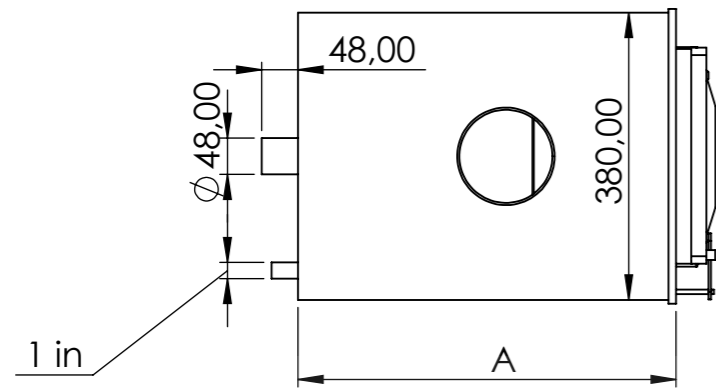

Suitable for persons	4-6
Water capacity	1500 l
Total weight of the hot tub	150-180 kg

WWW.IBBS

General info

Inside diameter	1800 mm
Outside diameter	2000 mm
Height inner	850/950 mm
Height outer	950/1050 mm
Width of the benches	340 mm
height of the benches	350 mm
Bottom circle diameter	790 mm
Fiberglass edge width	100 mm

General info (2) Hot tub base

Fiberglass Lid

Diameter	2030 mm
Weight	30 kg

Insulated leather lid

Diameter	2000 mm
Side leather overlay	50 mm
Weight	15 kg
Insulation thickness	70-100 mm

Delivery info

Height	2200 mm
Width	1300 mm / with leather lid 1150
Length	2100 mm
Weight	150-180 kg

External heater

Model	A
22 kw	50cm
28 kw	75cm
35 kw	100 cm

WILDT & BS

External water tap and stove connections

External tap (AISI 316) diameter	1 inch
Chimney length	2000 mm

heat resistant hose

Ladder 1

Ladder 2

Type 1 stairs

Type 2 stairs

Wooden boxes for spa systems storage

WILD TUBS

Model	Wooden box
wooden box for filtration	A: 850mm B: 700mm C: 650mm
wooden box for filtration + electric heater	A: 850mm B: 700mm C: 750mm
wooden box for electric heater	A: 800mm B: 600mm C: 600mm