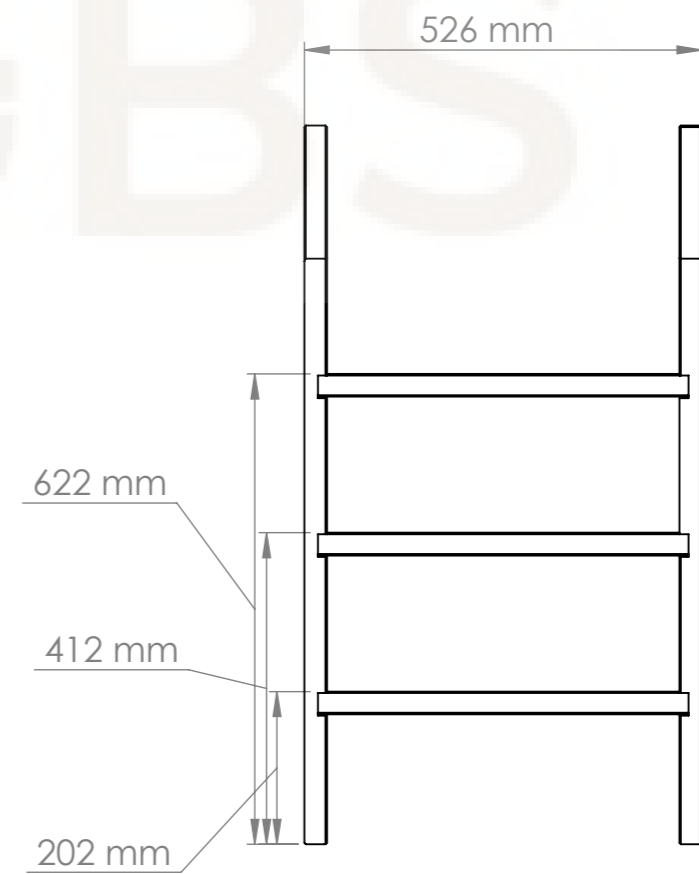

Suitable for persons	4-6
Water capacity	1500 l
Total weight of the hot tub	150-180 kg

WWW.IBBS

General info

Inside diameter	1800 mm
Outside diameter	2000 mm
Height inner	850/950 mm
Height outer	950/1050 mm
Width of the benches	340 mm
height of the benches	350 mm
Bottom circle diameter	790 mm
Fiberglass edge width	100 mm

General info (2) Hot tub base

Fiberglass Lid

Diameter	2030 mm
Weight	30 kg

Insulated leather lid

Diameter	2000 mm
Side leather overlay	50 mm
Weight	15 kg
Insulation thickness	70-100 mm

Delivery info

Height	2200 mm
Width	1300 mm / with leather lid 1150
Length	2100 mm
Weight	150-180 kg

External heater

Model	A
22 kw	50cm
28 kw	75cm
35 kw	100 cm

WILDT & BS

External water tap and stove connections

External tap (AISI 316) diameter	1 inch
Chimney length	2000 mm

heat resistant hose

Ladder 1

Ladder 2

Type 1 stairs

Type 2 stairs

Wooden boxes for spa systems storage

WILD TUBS

Model	Wooden box
wooden box for filtration	A: 850mm B: 700mm C: 650mm
wooden box for filtration + electric heater	A: 850mm B: 700mm C: 750mm
wooden box for electric heater	A: 800mm B: 600mm C: 600mm