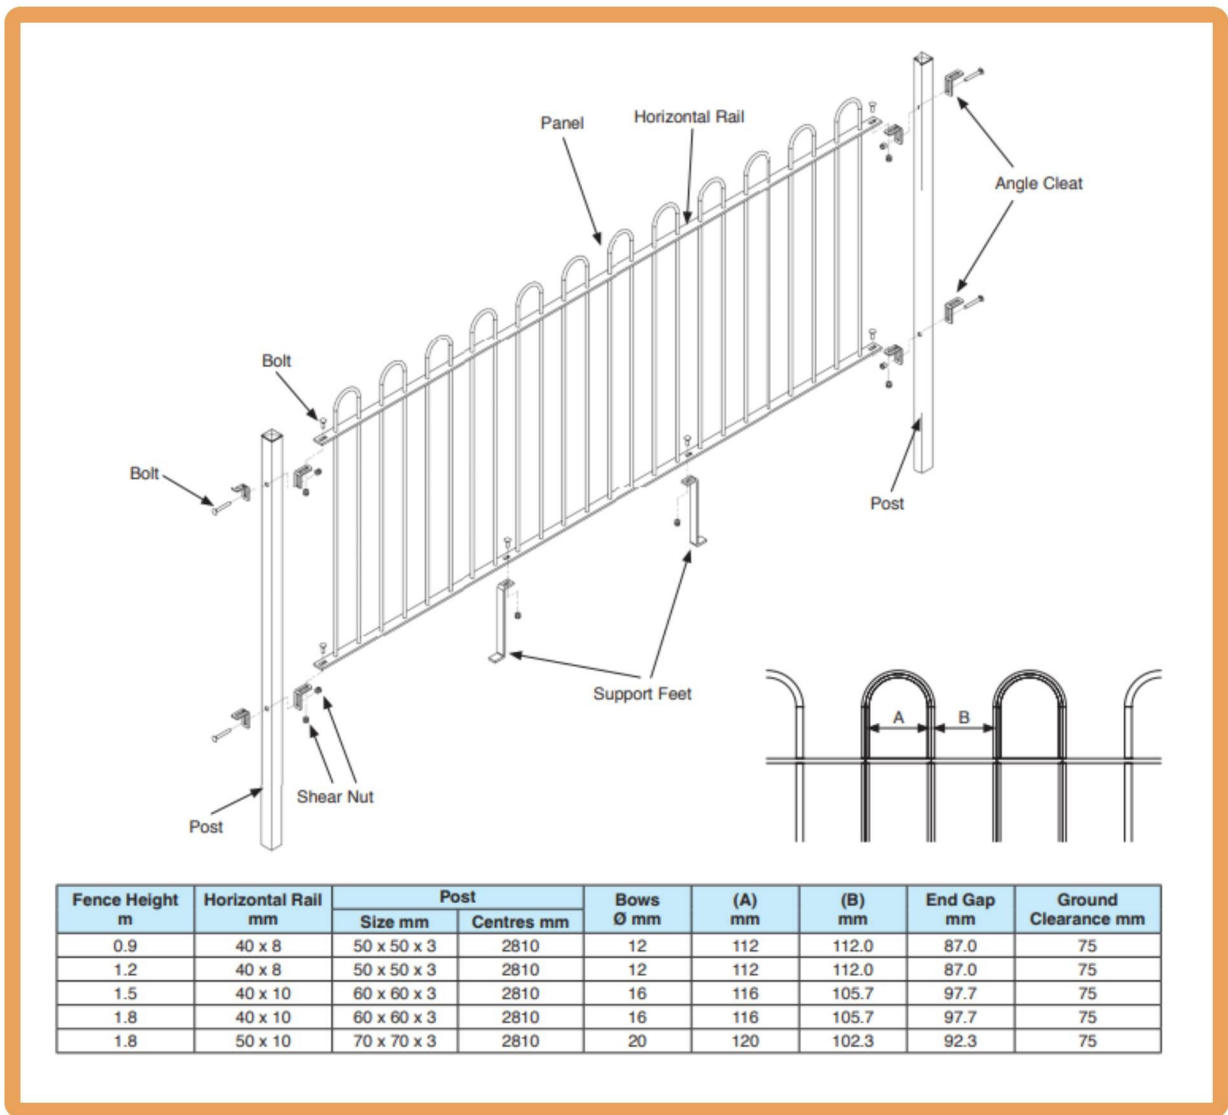

BOW TOP STEEL RAILING

Whilst every effort has been made to ensure the accuracy of the information supplied. MHG cannot be held responsible for any errors or omissions. This product must only be employed for its original intended use. Any other use is wrong and potentially dangerous. Installation must be carried out in full compliance with current regulations. MHG cannot be held liable for any damages resulting from wrongful, erroneous or negligent use.